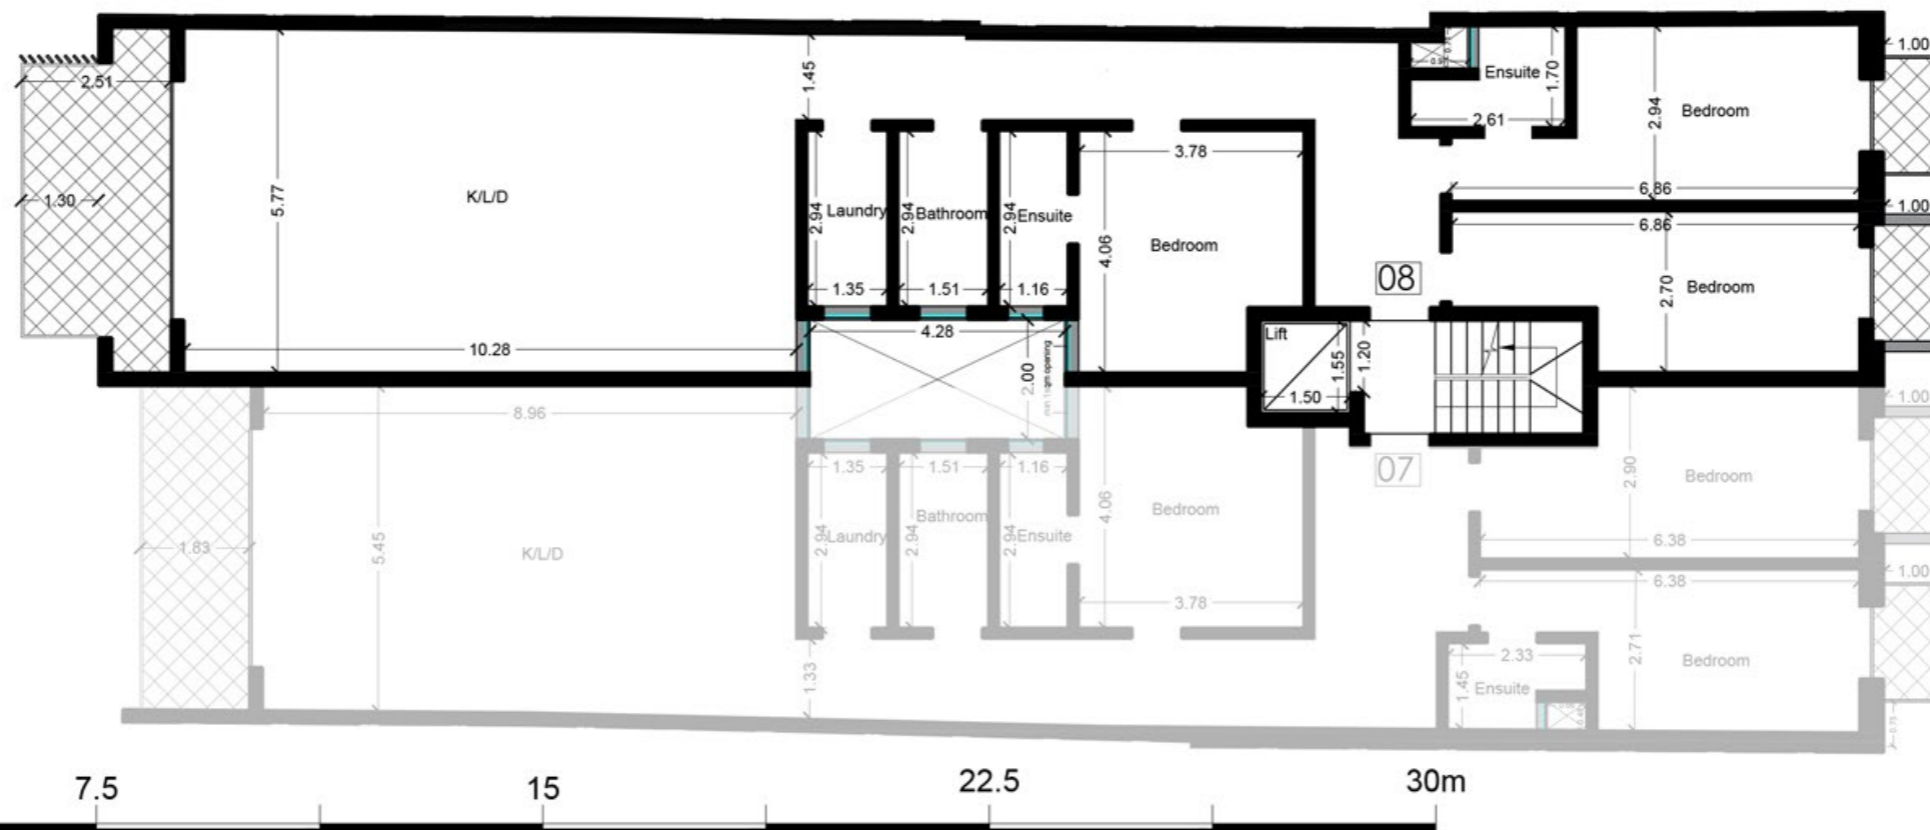

15m  
7.5  
3  
1.5  
0  
1.5

SCALE 1 : 1 5 0

1.5 0 1.5 3 7.5 15 22.5 30m

SCALE 1 : 1 5 0

Apartment 08  
Third Floor (Level 3)

Artistic Impression Only  
Beams may protrude with  
minimum headroom of 2.1m

Internal : 163 m<sup>2</sup> External : 18 m<sup>2</sup>  
Total Area : 181 m<sup>2</sup> circa